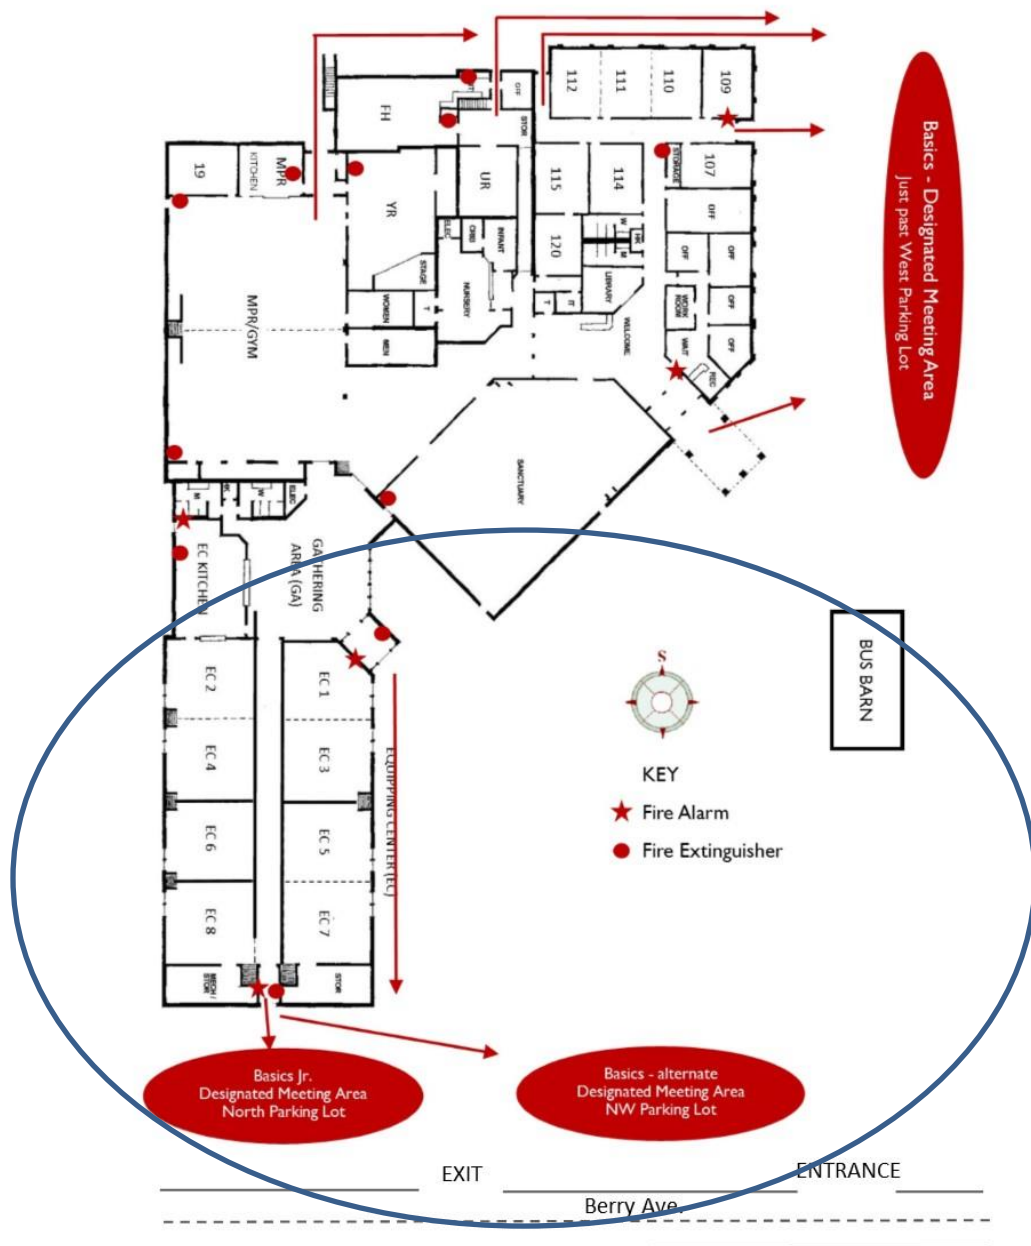

EVACUATION PLAN Upland Community Church

Leaders: In case of emergency please follow these simple guidelines

1. Don't panic.
2. Get your attendance binder.
3. Evacuate your classroom using the nearest, safe exit using diagram below.
 - For Tornado- enter end closets in the Equipping Center
 - For Fire- exit end doors of Equipping Center
4. Stay with your children and keep them together.
5. Pull fire alarm located near most exits.
6. Have someone call 911.
7. Lead your children to the designated meeting area across the parking lot.